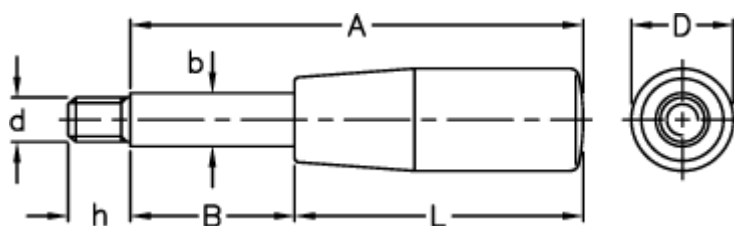

Article number: 2304003603
Description: E+G Lever arm
BL.366/12x165

Measures

A	= 165
b	= 12
B	= 100
D	= 23
d 6g	= M10
h	= 14
L	= 65